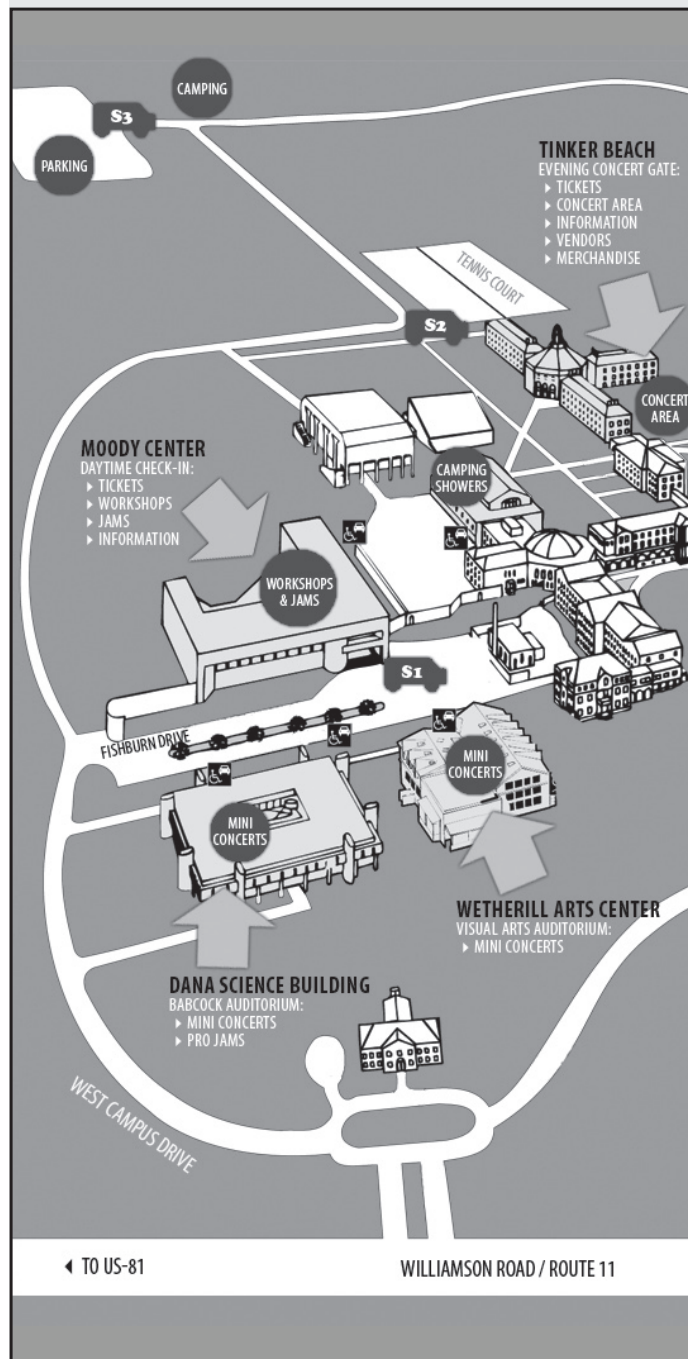

CONCERT SCHEDULES

Friday Afternoon Concert: Starts at 1:30 PM

in Babcock Auditorium

- 1:30 PM Jim & Valerie Gabehart
- 2:10 PM Paul Williams & The Victory Trio
- 2:50 PM Conner & Miller
- 3:30 PM Sierra Hull & Highway 111

Friday Concert: Starts at 6:00 PM

On the Tinker Beach stage

- 6:00 PM Jim & Valerie Gabehart
- 7:10 PM Bluestar
- 8:20 PM Paul Williams & The Victory Trio
- 9:30 PM Sierra Hull & Highway 111

Saturday Afternoon Concert: Starts at 2:45 PM

in Babcock Auditorium

- 2:45 PM Locust Mountain Boys
- 3:00 PM Paul Williams & The Victory Trio
- 3:40 PM The Travelers

Saturday Concert: Starts at 6:00 PM

On the Tinker Beach stage

- 6:00 PM Locust Mountain Boys
- 7:10 PM Paul Williams & The Victory Trio
- 8:20 PM The Travelers
- 9:30 PM Dale Ann Bradley

WELCOME TO FIDDLEFEST 2011

*Moody Center
Workshop Rooms:*

Rathskeller
downstairs

Goodwin PDR
first floor

Janney Lounge
first floor

Wrobel Dining Rm
first floor

Main Cafeteria
first floor

Mary Rowlands Rm
upstairs

Ballator Gallery
upstairs

*FiddleFest Express
Shuttle Stops:*

S1. Moody Center
For daytime events

S2. Tinker Area
Evenings for concerts

S3. Parking Area
Also access to camping
area, runs all day