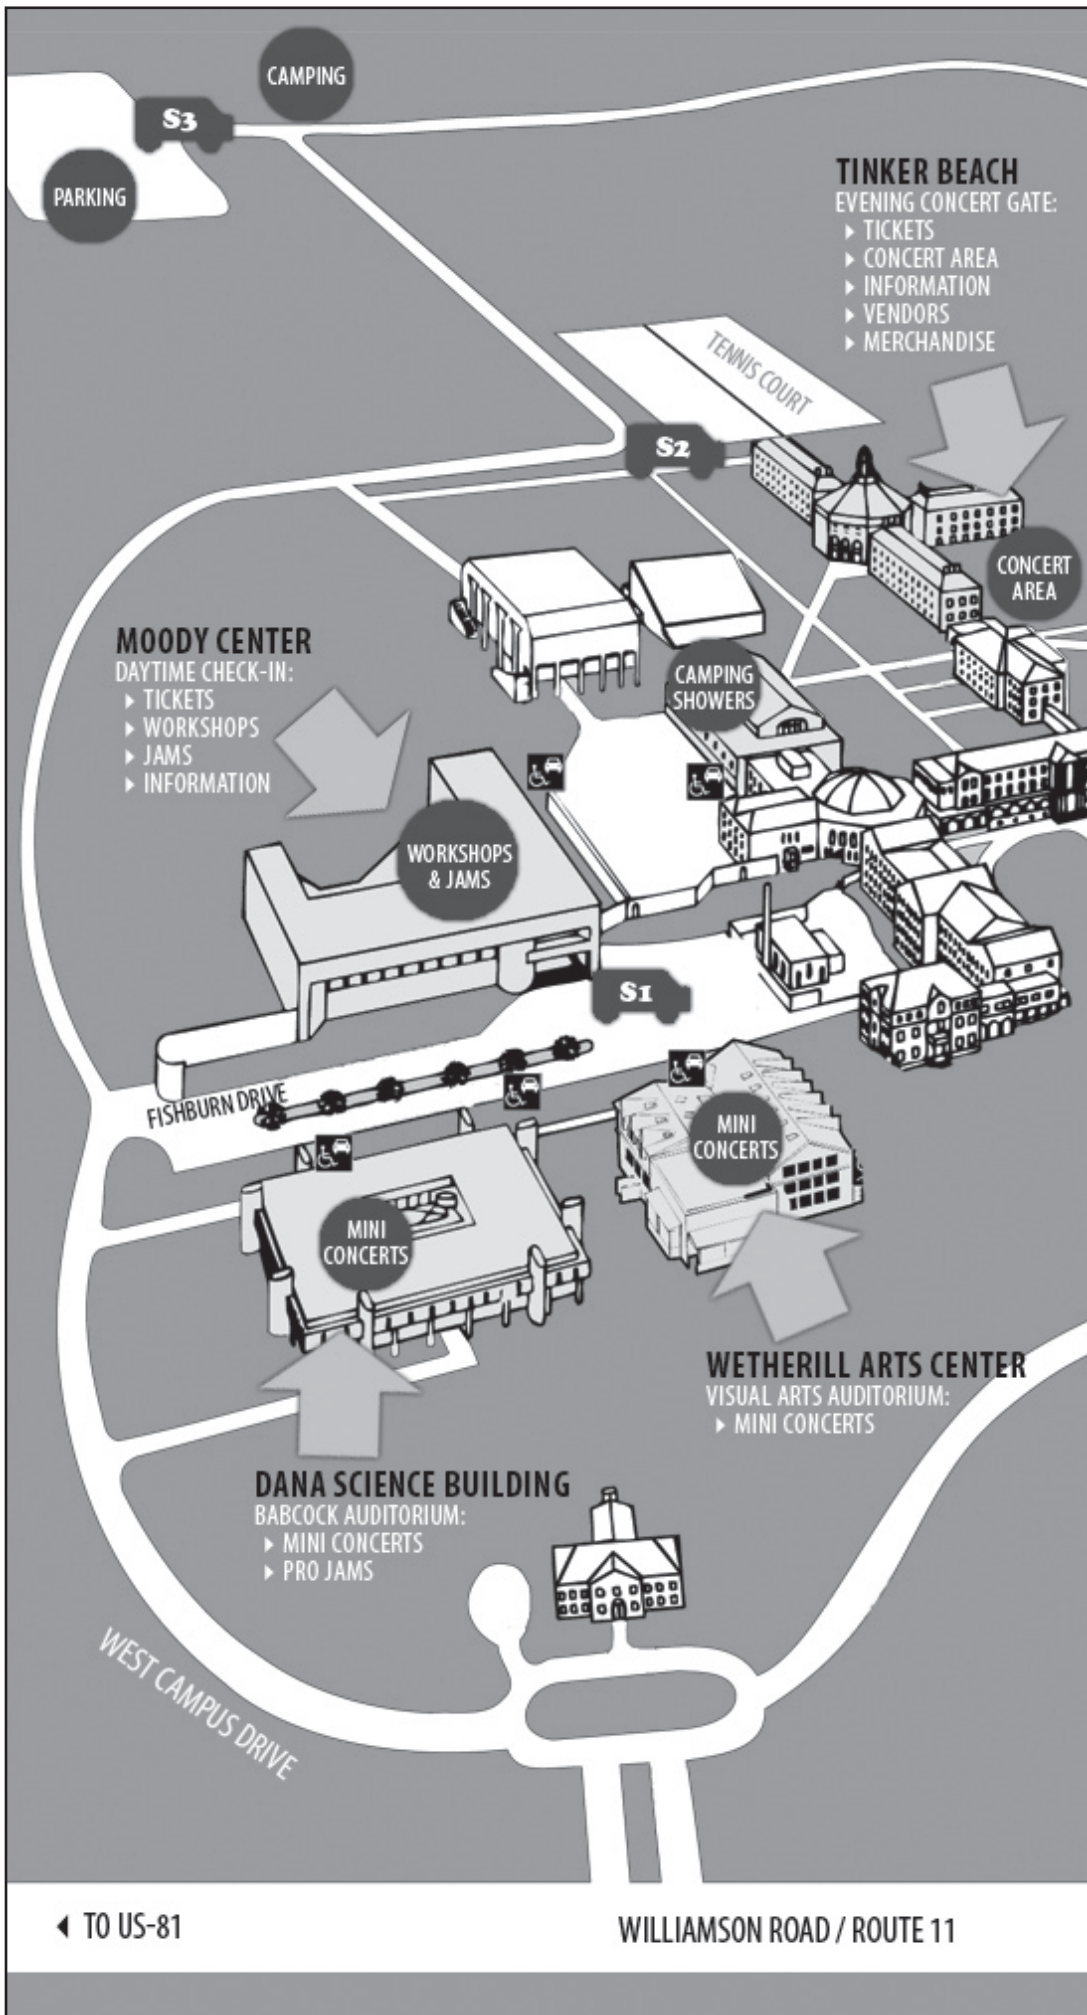

FiddleFest FESTIVAL GROUNDS MAP

*Moody Center
Workshop Rooms:*

Rathskeller
downstairs

Goodwin PDR
first floor

Janney Lounge
first floor

Wrobel Dining Rm
first floor

Main Cafeteria
first floor

Mary Rowlands Rm
upstairs

Ballator Gallery
upstairs

*FiddleFest Express
Shuttle Stops:*

S1. Moody Center
For daytime events

S2. Tinker Area
Evenings for concerts

S3. Parking Area
Also access to camping area,
runs all day